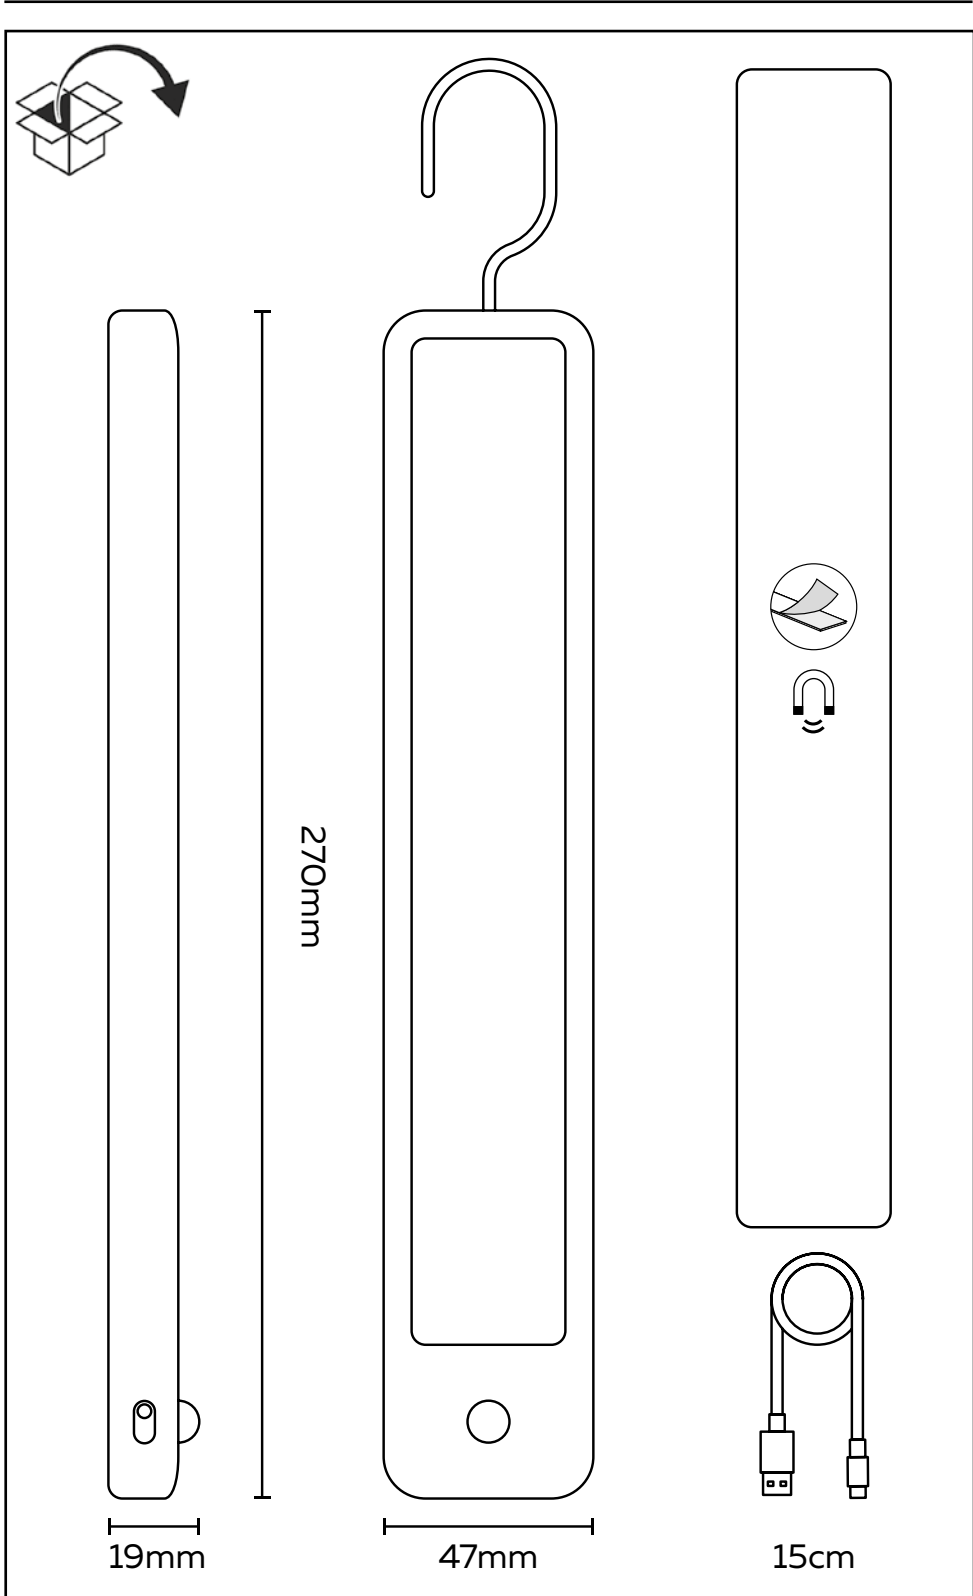

Electro Cirkel Retail B.V.
Lyonstraat 29
3047 AJ Rotterdam
The Netherlands

Calex Smart Home UK Ltd.
20 Gresham Street London
EC2V 7JE United Kingdom

WWW.CALEX.EU